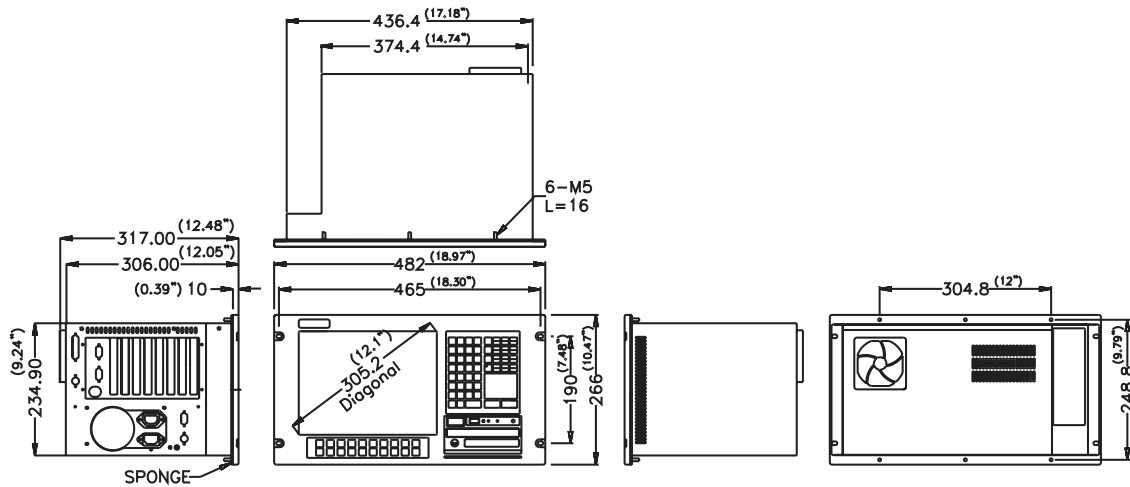

#### Touchscreen (Optional)

- **Interface** USB
- **Lifespan** 10 million touches at a single point
- **Light Transmission** 80%
- **OS Support** Windows 95/98/2000/XP
- **Power Consumption** +5 V @ 200 mA
- **Resolution** 1024 x 1024
- **Type** 8-wire, analog resistive

**Dimensions**

Unit: mm

**Cut out dimension: 440.4 mm x 238.9 mm (17.18" x 9.24")**

**Ordering Information**

- **AWS-8129H1-XAE** 12.1" SVGA TFT LCD Passive Backplane Industrial Workstation with 9 x ISA/PCI/PICMG Slots and Membrane keypad
- **AWS-8129H1-RAE** AWS-8129H1-XAE with resistive touchscreen
- **AWS-8129H2-XAE** 12.1" SVGA TFT LCD Passive Backplane Industrial Workstation with 9 x ISA Slots and Membrane keypad
- **AWS-8129H2-RAE** AWS-8129H2-XAE with resistive touchscreen